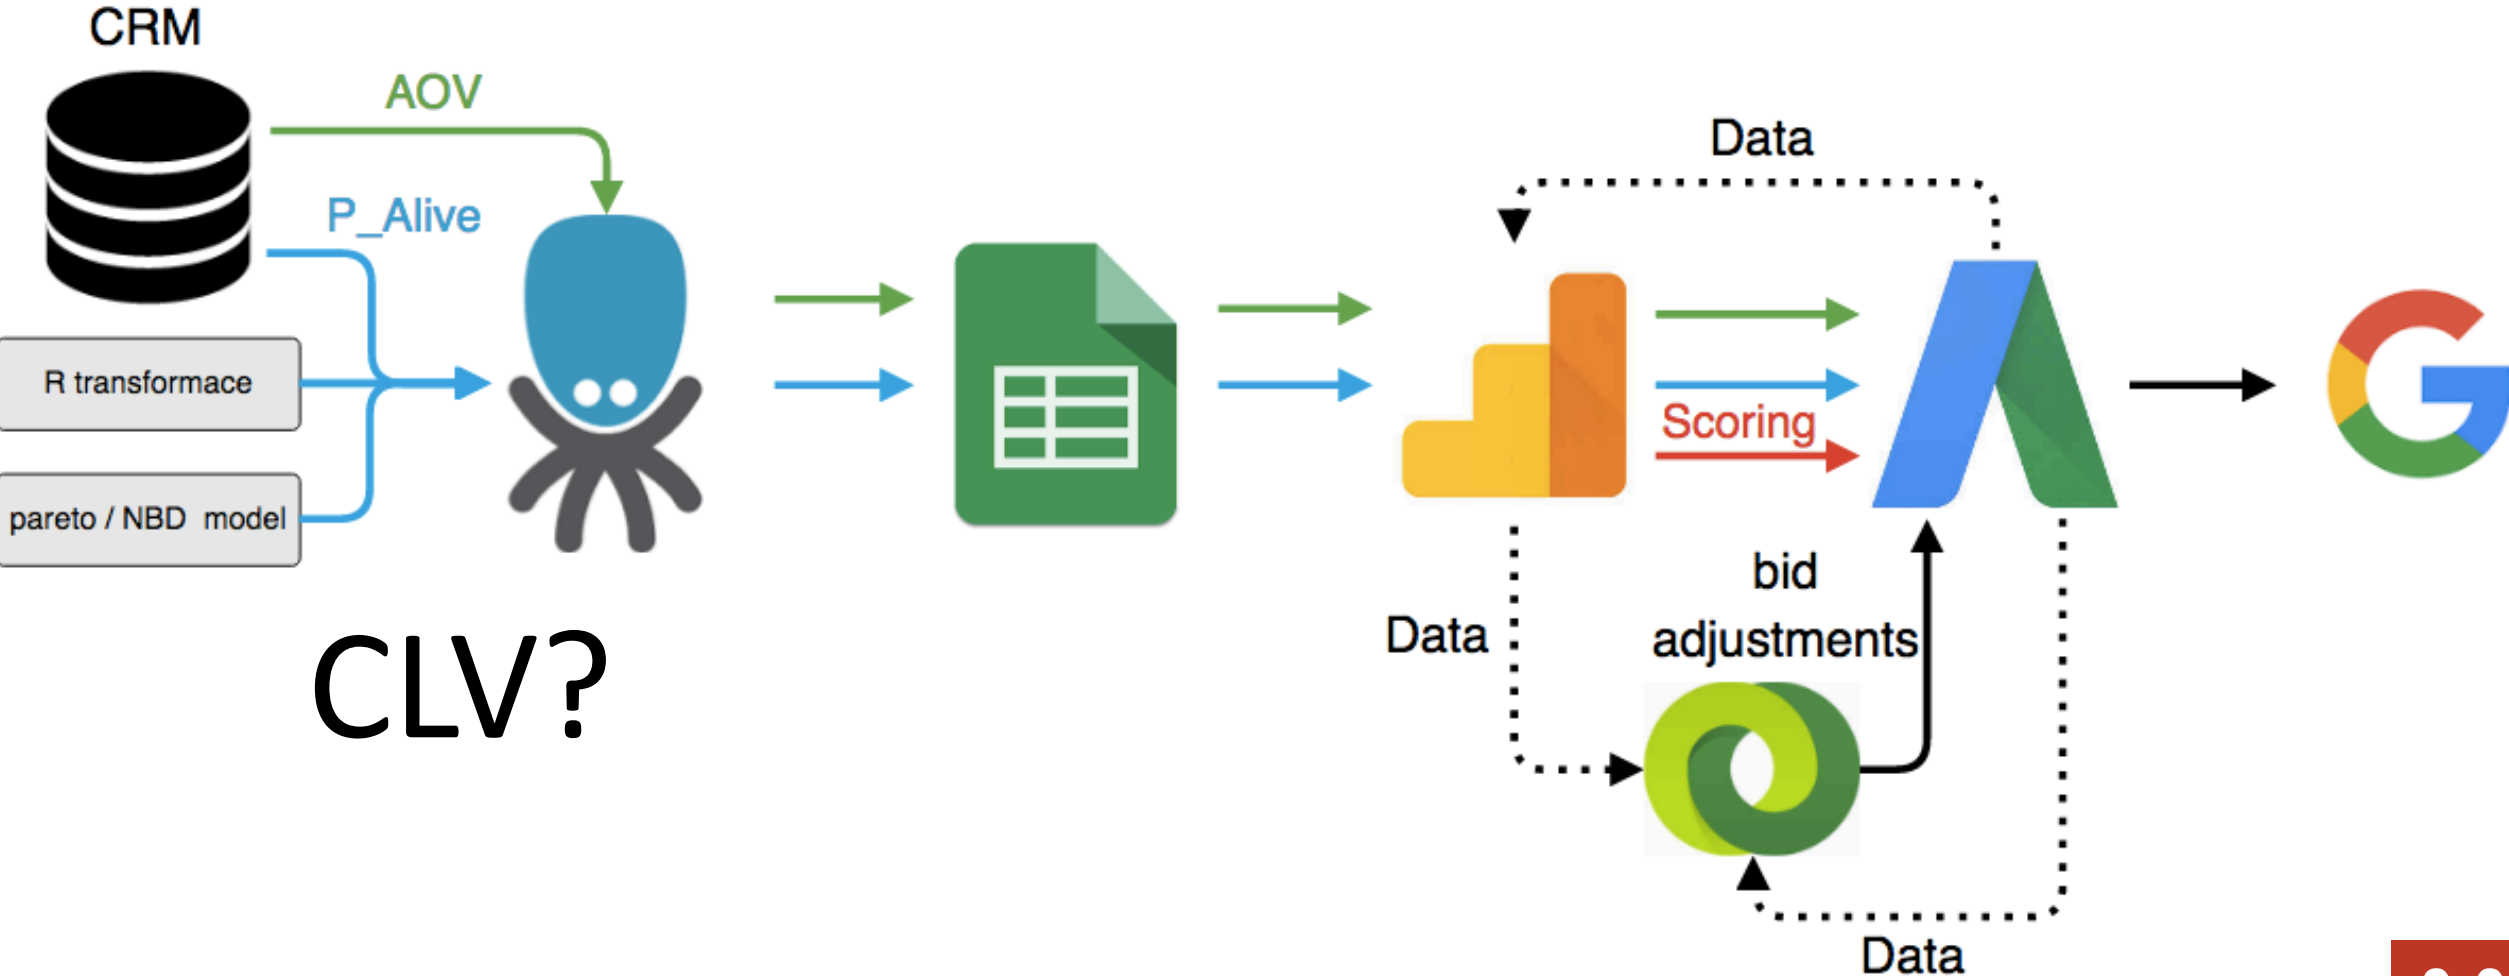

Výsledky CLV

Původní myšlenka

Scoring uživatele

Scoring uživatele

Současný stav

Rozdělení do remarketingových publik

CLV ?	Uživatelé ?	↓ Návštěvy ?
	1 910 735 Podíl z celku v %: 100,00 % (1 910 735)	3 339 906 Podíl z celku v %: 100,00 % (3 339 906)
1. (not set)		
2. >5000		
3. 1000-5000		
4. 0-200		
5. 500-1000		
6. 200-500		

Fuck

Include past users who match these rules ?

30 days

using based on interest and location" to find out what you need to add to your site's or app's [privacy](#)

Create a list that includes past website visitors or app users, or start with an empty list.

What to do: Leave the tick box selected if you'd like your list to contain past website visitors or app users who match your list definition (works on the Display Network only).

Bear in mind: If you select the tick box, then your list will be pre-populated with website visitors or app users from up to the last 30 days. This will depend on your list's membership duration and the date that you added the remarketing.

[Create a website re](#)

Fuck

<input checked="" type="checkbox"/> Include past website visitors or app users	<ul style="list-style-type: none">● CLV / >5000 (540)
<input type="text" value="30"/> days	<ul style="list-style-type: none">● CLV / 0-200 (540) Too small to target for Google search
<input type="text" value=""/>	<ul style="list-style-type: none">● CLV / 1000-5000 (540) Too small to target for Google search
Filtering based on what you need	<ul style="list-style-type: none">● CLV / 200-500 Too small to target for Google search
	<ul style="list-style-type: none">● CLV / 500-1000 (540) Too small to target for Google search