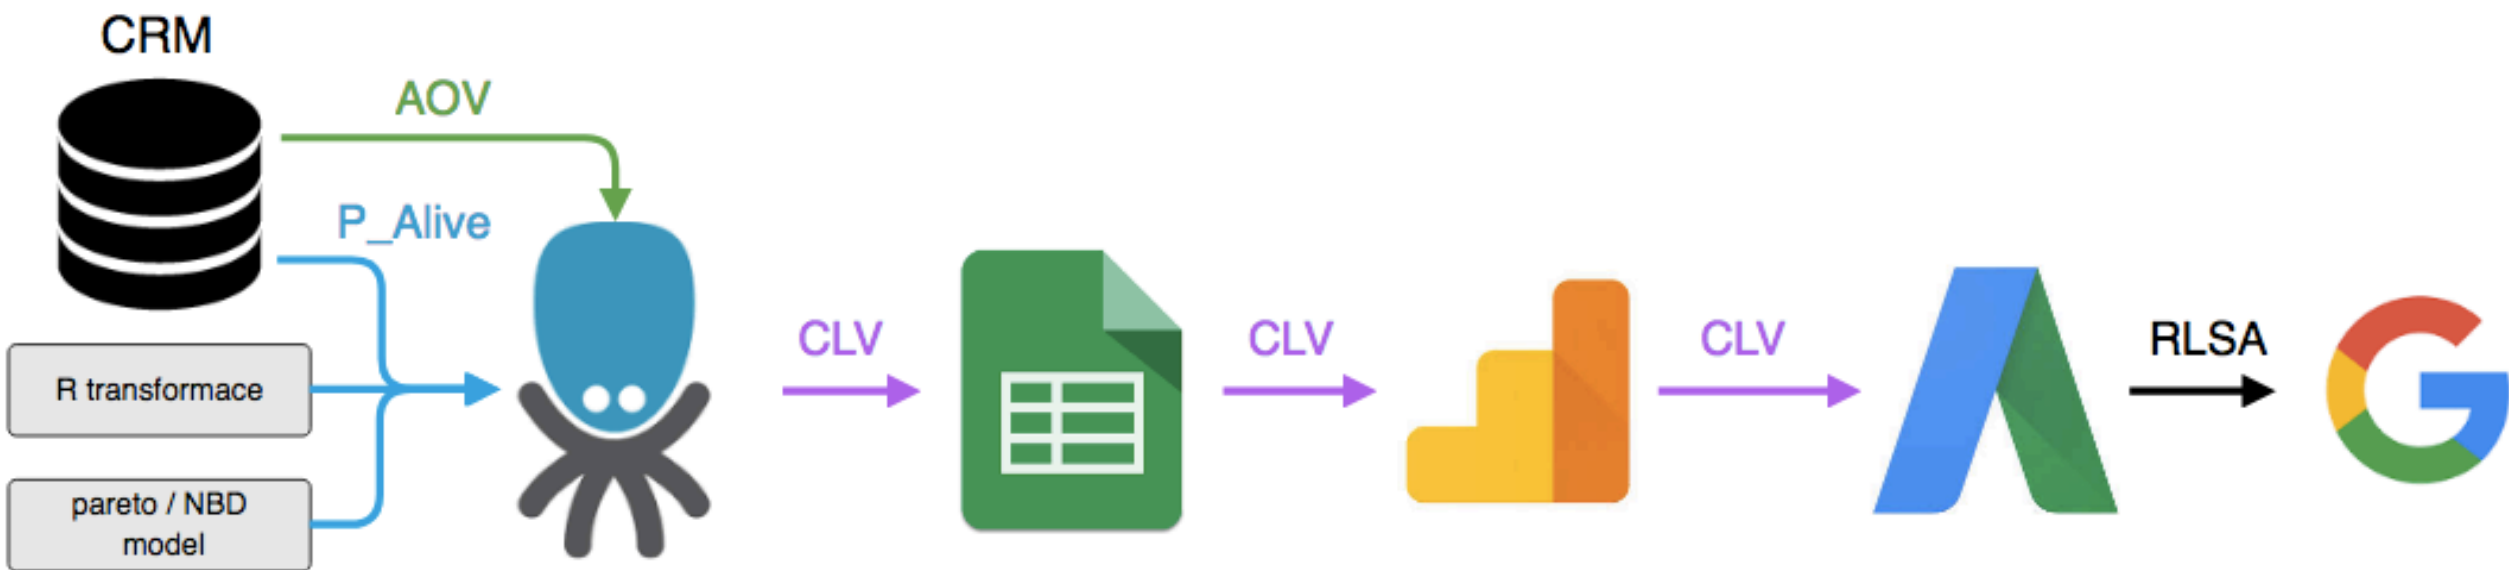

Současný stav